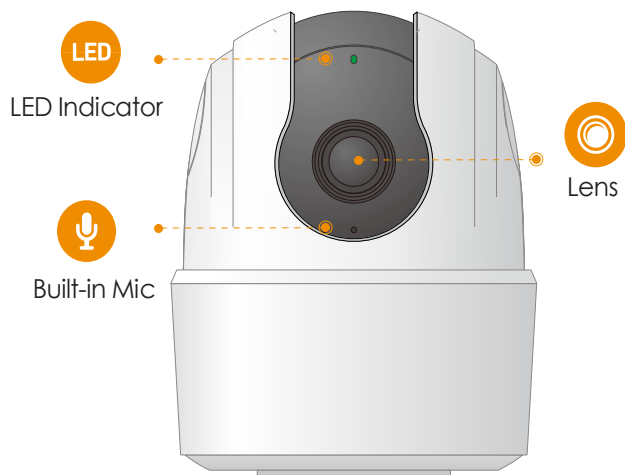

Imou

Ranger 2C

1080P H.265 Wi-Fi Pan & Tilt Camera

With 1080P Full HD live monitoring and 0~355° pan & -5~80° tilt features, Ranger 2C ensures every corner of your home completely covered. Human Detection quickly finds human targets in images and immediately sends a notification to you. Privacy Mode helps protect your personal privacy when you are home, and Smart Tracking function lets the camera follows moving objects when it detects motion.

Abnormal Sound Alarm

Sends alerts to your smartphone when it detects abnormal sound

Alarm Notification

Sends instant alerts to your mobile phone when an event is detected

Built-in Siren

Scare stangers away from your home

Diversified Storage

Supports NVR, Cloud Storage or Micro SD card (up to 256GB)

Two-way Talk

Communicate with family and pets easily

Stay close with what you care

With Cloud service, you will have access to what you care as long as Internet is available. You can record daily or motion videos on Cloud and playback anytime anywhere.

<http://www.imoulife.com>

Imou

Front View

Back View

Specifications

Camera

1/2.8" 2Megapixel Progressive CMOS
2MP(1920 x 1080)
Night Vision: 10m(33ft) Distance
3.6mm Fixed Lens
Field of View : 93° (H), 48° (V), 118° (D)
355° Pan & -5~80° Tilt