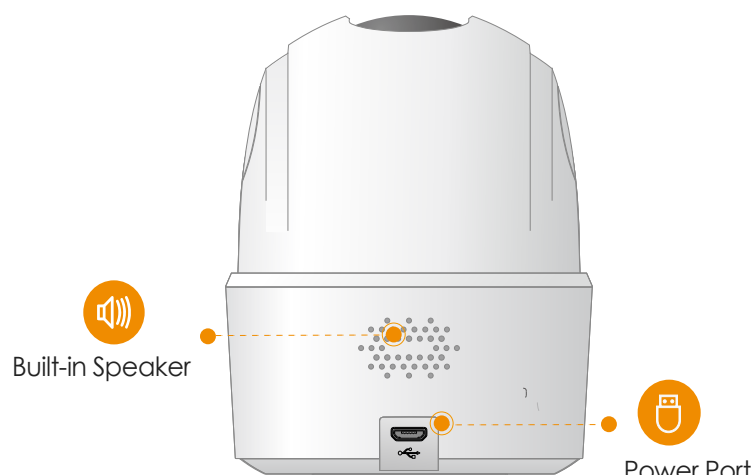

Imou

Ranger 2C

1080P H.265 Wi-Fi Pan & Tilt Camera

With 1080P Full HD live monitoring and 0~355° pan & -5~80° tilt features, Ranger 2C ensures every corner of your home completely covered. Human Detection quickly finds human targets in images and immediately sends a notification to you. Privacy Mode helps protect your personal privacy when you are home, and Smart Tracking function lets the camera follows moving objects when it detects motion.

Diversified Storage

Supports NVR, Cloud Storage or Micro SD card (up to 256GB)

Two-way Talk

Communicate with family and pets easily

Stay close with what you care

With Cloud service, you will have access to what you care as long as Internet is available. You can record daily or motion videos on Cloud and playback anytime anywhere.

<http://www.imoulife.com>

Imou

Front View

Back View

Specifications

Camera

1/2.8" 2Megapixel Progressive CMOS
2MP(1920 x 1080)
Night Vision: 10m(33ft) Distance
3.6mm Fixed Lens
Field of View : 93° (H), 48° (V), 118° (D)
355° Pan & -5~80° Tilt

Auxiliary Interface

Micro SD Card Slot (up to 256GB)
Built-in Mic & Speaker
Reset Button

General

DC 5V1A Power Supply
Power Consumption:< 3.5W
Working Environment:-10° C~+45° C, Less Than 95%RH
Dimensions: 106.1 × 77.4× 77.4mm (4.17× 3.04 × 3.04 inch)
Weight: 219g (0.48lb)
CE, FCC