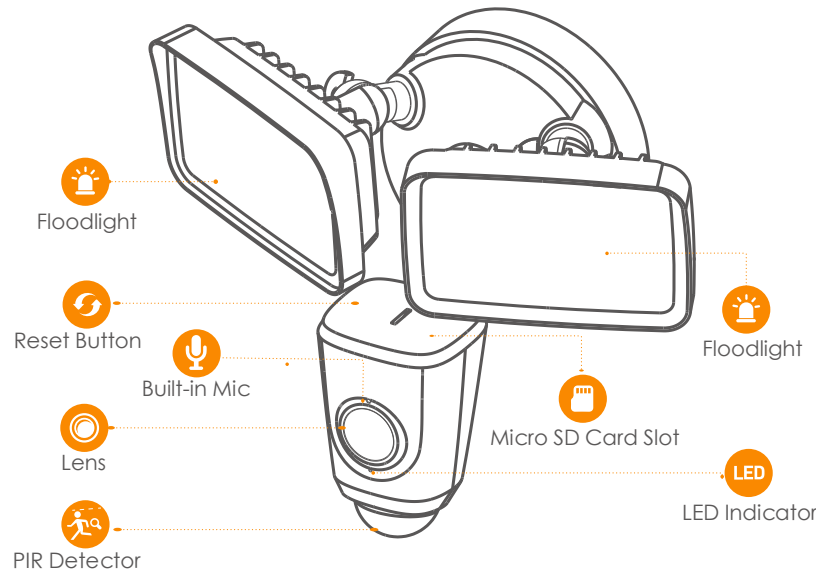

imou

Specifications

Camera

1/2.7" 2 Megapixel Progressive CMOS
2MP(1920 x 1080)
Night Vision: 10m(33ft) Distance
2.8mm Fixed Lens
Field of View : 114° (H), 66° (V), 137° (D)

Video & Audio

Video Compression : H.265/H.264
Up to 25/30fps Frame Rate
16x Digital Zoom
Built-in Mic & Speaker, 110dB Siren
Built-in Floodlights

Notice Management

Motion Detection
Configurable Region

Auxiliary Interface

Micro SD Card Slot(up to 256GB)
Reset Button

Network

Wi-Fi:IEEE802.11b/g/n,100m Open Field
Internal Dual Antennas, 2 x 2 MIMO
CGI
imou App: iOS, Android

Floodlight

Brightness: 2000lm
Color Temperature: 3000K
3 Working Modes: Manual, PIR Motion Activation, Dusk to Dawn
PIR: Configurable area and distance
Up to 270° coverage, 10m(33ft) distance

General

Power Supply:AC100~240V
Power Consumption: <40W
Working Environment:-30° C~+50° C, Less Than 95%RH
IP65 Weatherproof
Dimensions: 237.2 × 317.3 × 171.8mm (9.3 x 12.5 x 6.8 inch)
Weight:1800g (3,97lb)

What's in the box

- 1x Floodlight Camera
- 1x Quick Start Guide
- 1x Hook
- 3x Wire Nut
- 1 xMounting Screw
- 4x Bracket Screws
- 1x Screw Package
- 1x Mounting Plate