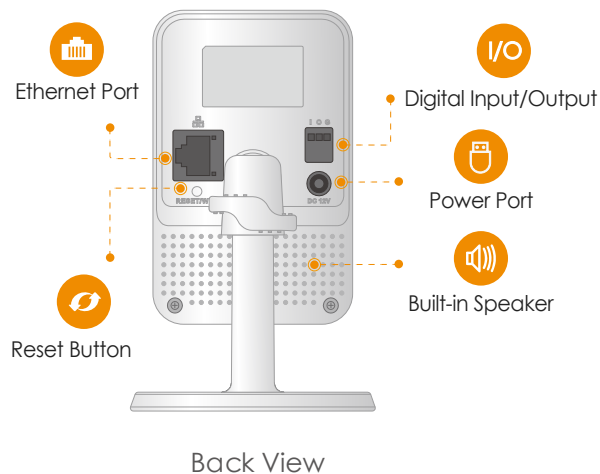

Imou

Cube PoE

1080P PoE Cube Camera

Cube PoE brings 1080P Full HD live monitoring, two-way audio lets you communicate with who is at the camera remotely. PIR detection automatically sends a notification to you immediately when it detects moving target, and digital input/output port allows you to connect detectors, sensors, beepers, etc.

PoE

Power over Ethernet

Stay close with what you care

With Cloud service, you will have access to what you care as long as Internet is available. You can record daily or motion videos on Cloud and playback anytime anywhere.

<http://www.imoulife.com>

Specifications

Camera

1/2.7" 2 Megapixel Progressive CMOS
2MP (1920 x 1080)
Night Vision: 10m(33ft) Distance
2.8mm Fixed Lens
Field of View : 105° (H), 57° (V), 125° (D)

Video & Audio

Auxiliary Interface

Micro SD Card Slot (up to 256GB)
Built-in Mic & Speaker
Alarm line in/out interface
Reset Button

General

DC 12V1A, PoE
Power Consumption:<3.6W
Working Environment:-10° C~+45° C, Less Than 95%RH
Dimensions: Φ78.5× 90.5× 127.8mm (Φ3.1 × 3.6 × 5 inch)
Weight: 310g (0.68lb)
CE, FCC