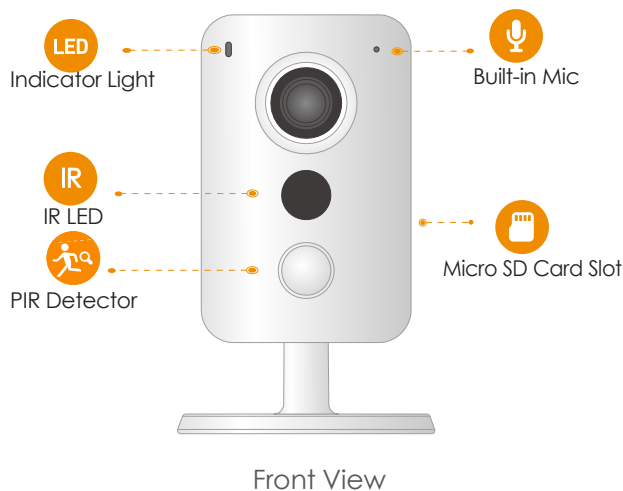

Imou

Cube PoE

1080P PoE Cube Camera

Cube PoE brings 1080P Full HD live monitoring, two-way audio lets you communicate with who is at the camera remotely. PIR detection automatically sends a notification to you immediately when it detects moving target, and digital input/output port allows you to connect detectors, sensors, beepers, etc.

PoE

Power over Ethernet

Stay close with what you care

With Cloud service, you will have access to what you care as long as Internet is available. You can record daily or motion videos on Cloud and playback anytime anywhere.

<http://www.imoulife.com>

Specifications

Camera

1/2.7" 2 Megapixel Progressive CMOS
2MP (1920 x 1080)
Night Vision: 10m(33ft) Distance
2.8mm Fixed Lens
Field of View : 105° (H), 57° (V), 125° (D)

Video & Audio

Auxiliary Interface

Micro SD Card Slot (up to 256GB)
Built-in Mic & Speaker
Alarm line in/out interface
Reset Button

General

DC 12V1A, PoE
Power Consumption:<3.6W
Working Environment:-10° C~+45° C, Less Than 95%RH
Dimensions: Φ78.5× 90.5× 127.8mm (Φ3.1 × 3.6 × 5 inch)
Weight: 310g (0.68lb)
CE, FCC