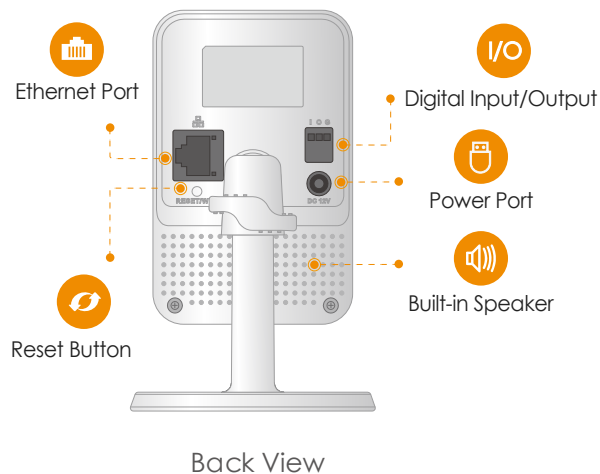

Imou

Cube PoE 4MP

4MP PoE Cube Camera

Cube PoE 4MP brings 4MP live monitoring, two-way audio lets you communicate with who is at the camera remotely. PIR detection automatically sends a notification to you immediately when it detects moving target, and digital input/output port allows you to connect detectors, sensors, beepers, etc.

PoE

Power over Ethernet

Stay close with what you care

With Cloud service, you will have access to what you care as long as Internet is available. You can record daily or motion videos on Cloud and playback anytime anywhere.

<http://www.imoulife.com>

Specifications

Camera

1/3" 4 Megapixel Progressive CMOS
4MP(2560 x 1440)
Night Vision: 10m(33ft) Distance
2.8mm Fixed Lens
Field of View : 97° (H), 52° (V), 115° (D)

Video & Audio

Auxiliary Interface

Micro SD Card Slot (up to 256GB)
Built-in Mic & Speaker
Alarm line in/out interface
Reset Button

General

DC 12V1A, PoE
Power Consumption:<4W
Working Environment:-10° C~+45° C, Less Than 95%RH
Dimensions: Φ78.5× 90.5× 127.8mm (Φ3.1 × 3.6 × 5 inch)
Weight: 310g (0.68lb)
CE, FCC