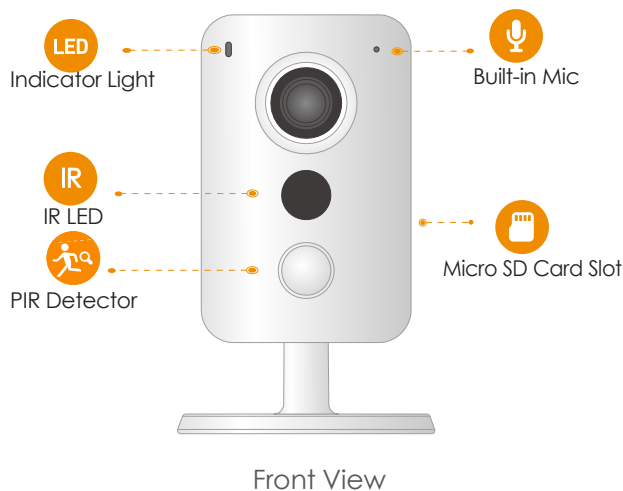

Imou

Cube PoE 4MP

4MP PoE Cube Camera

Cube PoE 4MP brings 4MP live monitoring, two-way audio lets you communicate with who is at the camera remotely. PIR detection automatically sends a notification to you immediately when it detects moving target, and digital input/output port allows you to connect detectors, sensors, beepers, etc.

PoE

Power over Ethernet

Stay close with what you care

With Cloud service, you will have access to what you care as long as Internet is available. You can record daily or motion videos on Cloud and playback anytime anywhere.

<http://www.imoulife.com>

Specifications

Camera

1/3" 4 Megapixel Progressive CMOS
4MP(2560 x 1440)
Night Vision: 10m(33ft) Distance
2.8mm Fixed Lens
Field of View : 97° (H), 52° (V), 115° (D)

Video & Audio

Auxiliary Interface

Micro SD Card Slot (up to 256GB)
Built-in Mic & Speaker
Alarm line in/out interface
Reset Button

General

DC 12V1A, PoE
Power Consumption:<4W
Working Environment:-10° C~+45° C, Less Than 95%RH
Dimensions: Φ78.5× 90.5× 127.8mm (Φ3.1 × 3.6 × 5 inch)
Weight: 310g (0.68lb)
CE, FCC