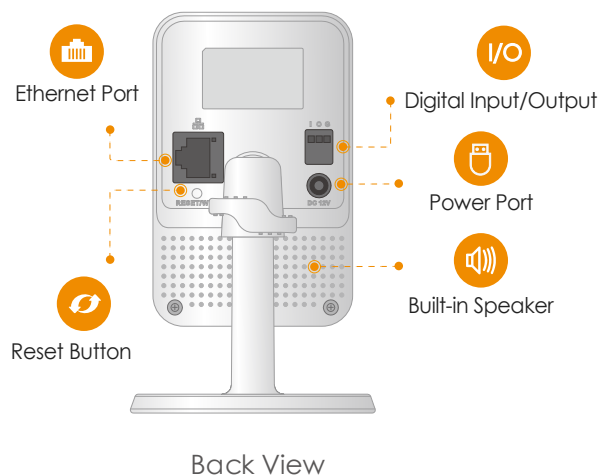

Imou

Cube 4MP

4MP Wi-Fi Cube Camera

Cube 4MP brings 4MP live monitoring, two-way audio lets you communicate with who is at the camera remotely. PIR detection automatically sends a notification to you immediately when it detects moving target, and digital input/output port allows you to connect detectors, sensors, beepers, etc.

Wi-Fi Connection

IEEE802.11b/g/n(2.4GHz)

Stay close with what you care

With Cloud service, you will have access to what you care as long as Internet is available. You can record daily or motion videos on Cloud and playback anytime anywhere.

<http://www.imoulife.com>

Specifications

Camera

1/3" 4 Megapixel Progressive CMOS
 4MP(2560 x 1440)
 Night Vision: 10m(33ft) Distance
 2.8mm Fixed Lens
 Field of View : 97° (H), 52° (V), 115° (D)

Video & Audio

Auxiliary Interface

Micro SD Card Slot (up to 256GB)
 Built-in Mic & Speaker
 Alarm line in/out interface
 Reset Button

General

DC 12V1A Power Supply
 Power Consumption:<4W
 Working Environment:-10° C~+45° C, Less Than 95%RH
 Dimensions: Φ78.5× 90.5× 127.8mm (Φ3.1 × 3.6 × 5 inch)
 Weight: 310g (0.68lb)
 CE, FCC