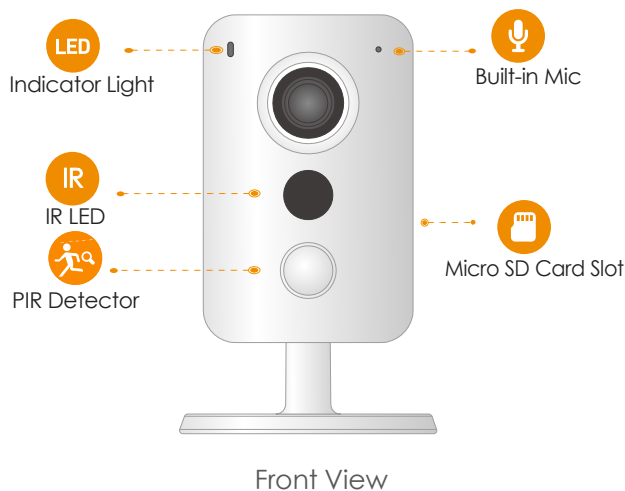

Imou

Cube 4MP

4MP Wi-Fi Cube Camera

Cube 4MP brings 4MP live monitoring, two-way audio lets you communicate with who is at the camera remotely. PIR detection automatically sends a notification to you immediately when it detects moving target, and digital input/output port allows you to connect detectors, sensors, beepers, etc.

Wi-Fi Connection

IEEE802.11b/g/n(2.4GHz)

Stay close with what you care

With Cloud service, you will have access to what you care as long as Internet is available. You can record daily or motion videos on Cloud and playback anytime anywhere.

<http://www.imoulife.com>

Specifications

Camera

1/3" 4 Megapixel Progressive CMOS
 4MP(2560 x 1440)
 Night Vision: 10m(33ft) Distance
 2.8mm Fixed Lens
 Field of View : 97° (H), 52° (V), 115° (D)

Video & Audio

Auxiliary Interface

Micro SD Card Slot (up to 256GB)
 Built-in Mic & Speaker
 Alarm line in/out interface
 Reset Button

General

DC 12V1A Power Supply
 Power Consumption:<4W
 Working Environment:-10° C~+45° C, Less Than 95%RH
 Dimensions: Φ78.5× 90.5× 127.8mm (Φ3.1 × 3.6 × 5 inch)
 Weight: 310g (0.68lb)
 CE, FCC