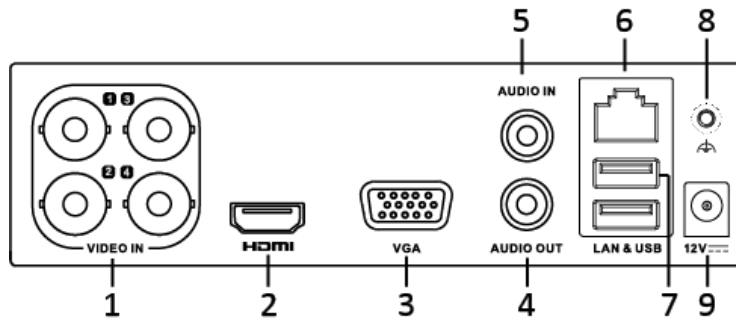

Physical Interface

NOTE

The rear panel of DS-7108/7116HQHI-K1 provides 8/16 video input interfaces.

Index	Description	Index	Description
1	Video and Coaxial Audio In	6	LAN Network Interface
2	HDMI Interface	7	USB Interfaces
3	VGA Interface	8	GND
4	AUDIO OUT, RCA Connector	9	12 VDC Power Input
5	AUDIO IN, RCA Connector