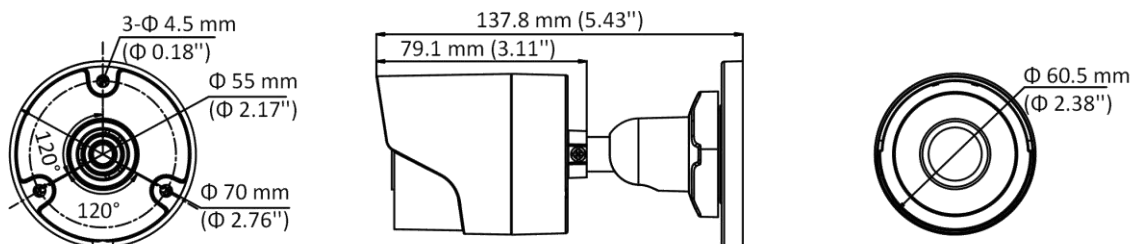

Available Model

DS-2CE16D0T-IRF (C)

Dimension

Accessory