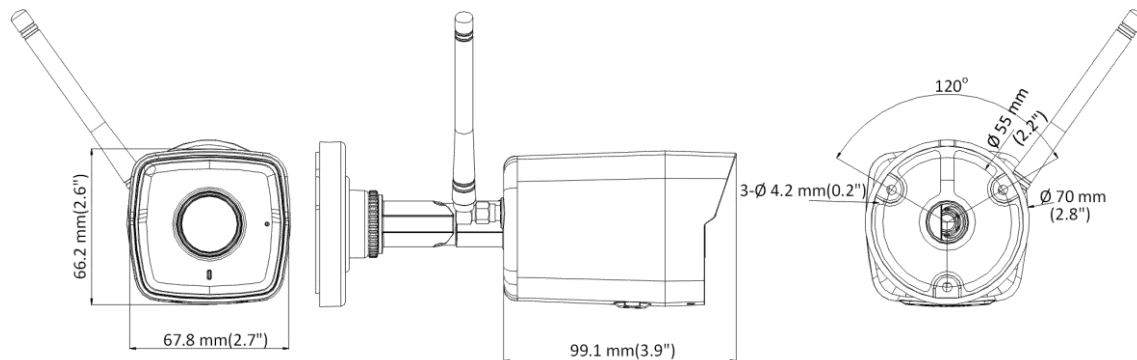

▪ **Available Model**

DS-2CV1021G0-IDW1(2.8 mm, 4 mm)

▪ **Dimension**

▪ **Accessory**

DS-1280ZJ-XS
Junction Box