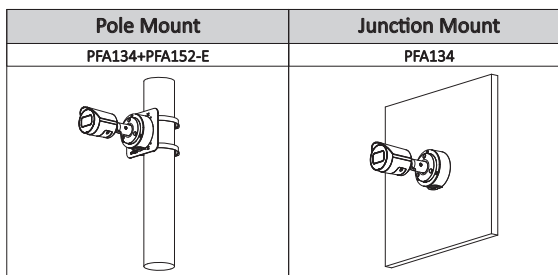

Structure

Casing	metal
Dimensions	100.9 mm × Φ109.9 mm (4.0" × Φ4.3")
Net Weight	0.365 kg (0.8 lb)
Gross Weight	0.527 kg (1.2 lb)

Ordering Information

Type	Part Number	Description
4MP Camera	DH-IPC-HFW2439SP-SA-LED-S2	4MP Lite Full-color Fixed-focal Bullet Network Camera, PAL
	DH-IPC-HFW2439SN-SA-LED-S2	4MP Lite Full-color Fixed-focal Bullet Network Camera, NTSC
Accessories (optional)	PFA134	Junction Box
	PFA152-E	Pole Mount
	PFM321D	DC12V1A Power Adapter
	LR1002-1ET/1EC	Single-port Long Reach Ethernet over Coax Extender
	PFM900-E	Integrated Mount Tester
	PFM114	TLC SD Card

Accessories

Optional:

Dimensions (mm[inch])