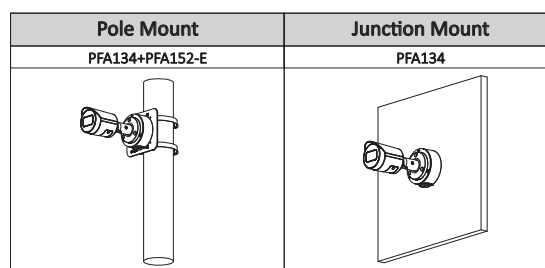

Structure

Casing	Metal
Dimensions	166.2 mm × Φ70 mm (6.54" × Φ2.76")
Net Weight	0.48 kg (1.1 lb)
Gross Weight	0.57 kg (1.3 lb)

Ordering Information

Type	Part Number	Description
4MP Camera	DH-IPC-HFW2431SP-S-S2	4MP Lite IR Fixed-focal Bullet Network Camera, PAL
	DH-IPC-HFW2431SN-S-S2	4MP Lite IR Fixed-focal Bullet Network Camera, NTSC
Accessories (optional)	PFA134	Junction Box
	PFA152-E	Pole Mount
	PFM321D	DC12V1A Power Adapter
	LR1002-1ET/1EC	Single-port Long Reach Ethernet over Coax Extender
	PFM900-E	Integrated Mount Tester
	PFM114	TLC SD Card

Accessories

Optional:

Dimensions (mm[inch])