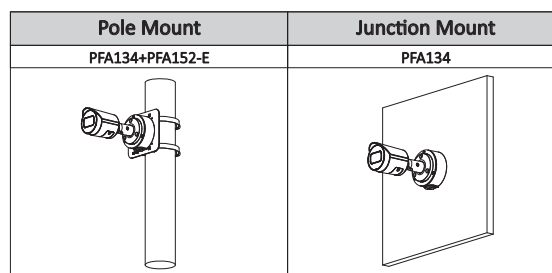

Structure

Casing	Metal
Dimensions	166.2 mm × Φ70 mm (6.54" × Φ2.76")
Net Weight	0.48 kg (1.1 lb)
Gross Weight	0.57 kg (1.3 lb)

Ordering Information

Type	Part Number	Description
2MP Camera	DH-IPC-HFW2230SP-S-S2	2MP Lite IR Fixed-focal Bullet Network Camera,PAL
	DH-IPC-HFW2230SN-S-S2	2MP Lite IR Fixed-focal Bullet Network Camera,NTSC
Accessories (optional)	PFA134	Junction Box
	PFA152-E	Pole Mount
	PFM321D	DC12V1A Power Adapter
	LR1002-1ET/1EC	Single-port Long Reach Ethernet over Coax Extender
	PFM900-E	Integrated Mount Tester
	PFM114	TLC SD Card

Accessories

Optional:

Dimensions (mm[inch])