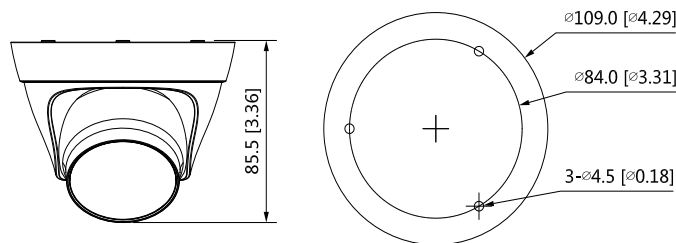

Dimensions (mm[inch])

Accessories

Optional: