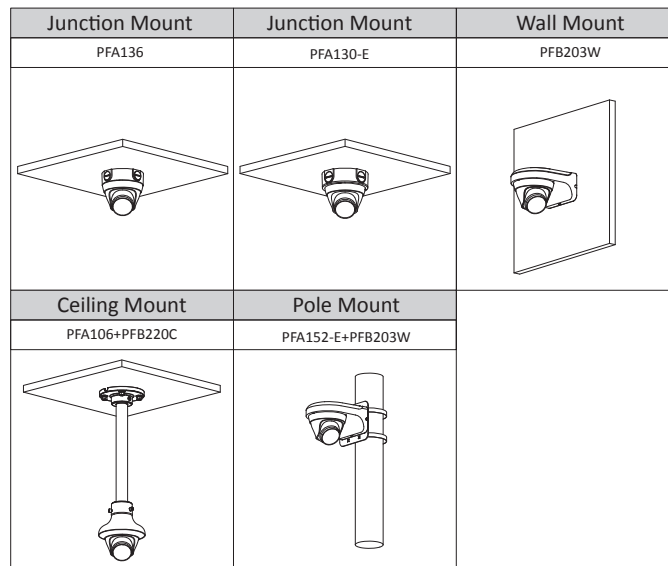

Entry Series | DH-IPC-HDW1239T1-LED-S5

Environment

Operating Conditions	-40°C to +60°C (-40°F to +140°F)/less than ≤ 95%
Storage Temperature	-40°C to +60°C (-40°F to +140°F)
Protection	IP67

Structure

Casing	Inner core: Metal + Plastic Cover: Plastic Decoration ring: Plastic Pedestal: Plastic
Product Dimensions	85.5 mm × Φ109 mm (3.4" × Φ4.3")
Net Weight	0.24 kg (0.5 lb)
Gross Weight	0.37 kg (0.8 lb)

Ordering Information

Type	Part Number	Description
2MP Camera	DH-IPC-HDW1239T1P-LED-S5	2MP Lite Full-colour Fixed-focal Eyeball Network Camera,PAL
	DH-IPC-HDW1239T1N-LED-S5	2MP Lite Full-colour Fixed-focal Eyeball Network Camera,NTSC
Accessories (optional)	PFA136	Junction Box
	PFA130-E	Junction Box
	PFB203W	Wall Mount
	PFA106	Mount Adapter
	PFB220C	Celling Mount
	PFA152-E	Pole Mount
	PFM321D	DC12V1A Power Adapter
	LR1002-1ET/1EC	Single-port Long Reach Ethernet over Coax Extender
PFM900-E	Integrated Mount Tester	