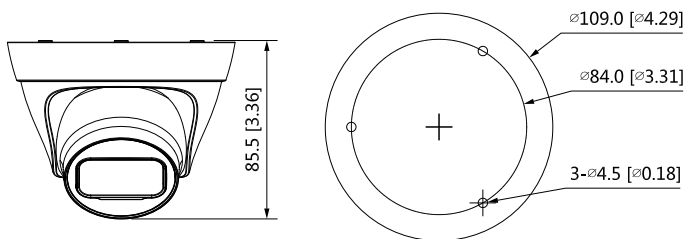

Dimensions (mm[inch])

Optional: