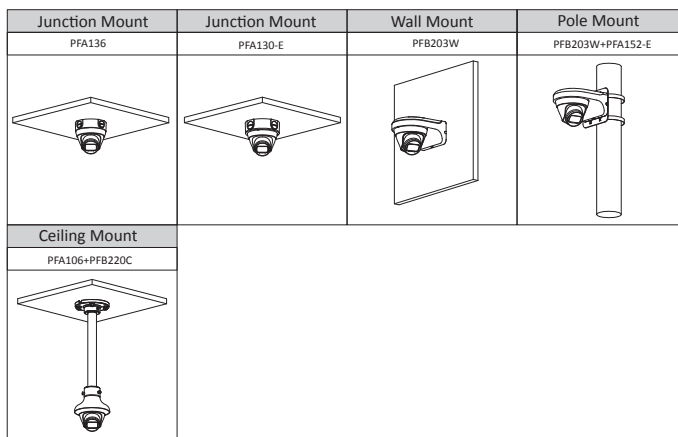

Casing	Metal + plastic
Dimensions	85.5 mm × Φ109 mm (3.4" × Φ4.3")
Net Weight	0.24 kg (0.5 lb)
Gross Weight	0.37 kg (0.8 lb)

Ordering Information

Type	Part Number	Description
2MP Camera	DH-IPC-HDW1230T1P-S4	2MP Entry IR Fixed Focal Eyeball Netwok Camera,PAL
	DH-IPC-HDW1230T1N-S4	2MP Entry IR Fixed Focal Eyeball Netwok Camera,NTSC
Accessories (optional)	PFA136	Junction Box
	PFA130-E	Junction Box
	PFB203W	Wall Mount
	PFA106	Mount Adapter
	PFB220C	Celling Mount
	PFA152-E	Pole Mount
	PFM321D	DC12V1A Power Adapter
	LR1002-1ET/1EC	Single-port Long Reach Ethernet over Coax Extender
	PFM900-E	Integrated Mount Tester