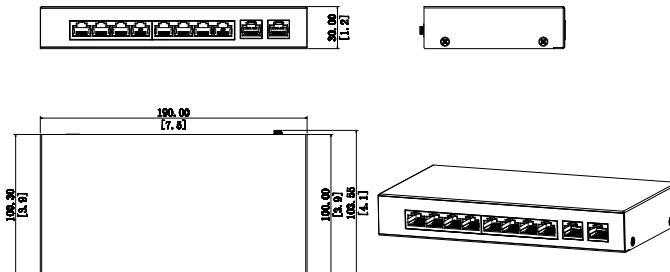

Scene

Serve as the access switch in the security surveillance systems at supermarkets, hospitals and stations.

Functions

Various Ports

Eight 10/100/1000 Mbps Base-TX PoE ports

Two 10/100/1000 Mbps Base-TX uplink Ethernet ports

Various Mount Type

Support desk mount and wall mount.

Desktop PoE Switch | DH-PFS3010-8GT-96

Technical Specification

Service Port	Eight 10/100/1000Mbps Base-TX PoE Ethernet ports Two 10/100/1000Mbps Base-TX Ethernet ports
Power Supply	48V DC-57V DC
Operating Temperature	-10°C to +55°C (-14°F to 131°F)
Operating Humidity	10%~90%
Power Consumption	Idling: 5W Full load: 96W
PoE Budget	Port 1 ≤ 60W, Port 2-8 ≤ 30W, whole PoE budget ≤ 96W
PoE Standard	IEEE802.3af; IEEE802.3at; Hi-PoE
PoE Pin Assignment	PoE: 1, 2, 4, 5 (V+), 3, 6, 7, 8 (V-)
Switching Capacity	20 Gbps
Packet Forwarding Rate	14.88 Mpps
MAC Table Size	4K
Jumbo Frame	9216 bytes
Communication Standard	IEEE 802.3, IEEE 802.3u, IEEE 802.3x, IEEE 802.3ab
ESD	Air discharge: 8kV Contact discharge: 6kV
Thunderproof	Common mode: 6kV Differential mode: 4kV
Net Weight	0.50 kg (1.1 lb)
Gross Weight	1.32 kg (2.91 lb)
Product Dimensions	190 mm × 100 mm × 30 mm (7.48" × 3.94" × 1.18")(W × L × H)
Packaging Dimensions	Packing box: 303 mm × 262 mm × 72 mm (11.92" × 10.31" × 2.83") Protective box: 549 mm × 325 mm × 397 mm (21.61" × 12.80" × 15.63")(W × L × H)
Package	10 devices in one package
Certifications	CE: EN60950 FCC

Dimensions (mm[inch])

Panels

Application