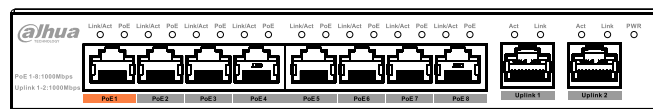

Desktop PoE Switch | DH-PFS3010-8GT-96

Technical Specification

Service Port	Eight 10/100/1000Mbps Base-TX PoE Ethernet ports Two 10/100/1000Mbps Base-TX Ethernet ports
Power Supply	48V DC-57V DC
Operating Temperature	-10°C to +55°C (-14°F to 131°F)
Operating Humidity	10%~90%
Power Consumption	Idling: 5W Full load: 96W
PoE Budget	Port 1 ≤ 60W, Port 2-8 ≤ 30W, whole PoE budget ≤ 96W
PoE Standard	IEEE802.3af; IEEE802.3at; Hi-PoE
PoE Pin Assignment	PoE: 1, 2, 4, 5 (V+), 3, 6, 7, 8 (V-)
Switching Capacity	20 Gbps
Packet Forwarding Rate	14.88 Mpps
MAC Table Size	4K
Jumbo Frame	9216 bytes
Communication Standard	IEEE 802.3, IEEE 802.3u, IEEE 802.3x, IEEE 802.3ab
ESD	Air discharge: 8kV Contact discharge: 6kV
Thunderproof	Common mode: 6kV Differential mode: 4kV
Net Weight	0.50 kg (1.1 lb)
Gross Weight	1.32 kg (2.91 lb)
Product Dimensions	190 mm × 100 mm × 30 mm (7.48" × 3.94" × 1.18")(W × L × H)
Packaging Dimensions	Packing box: 303 mm × 262 mm × 72 mm (11.92" × 10.31" × 2.83") Protective box: 549 mm × 325 mm × 397 mm (21.61" × 12.80" × 15.63")(W × L × H)
Package	10 devices in one package
Certifications	CE: EN60950 FCC

Dimensions (mm[inch])

Panels

Application